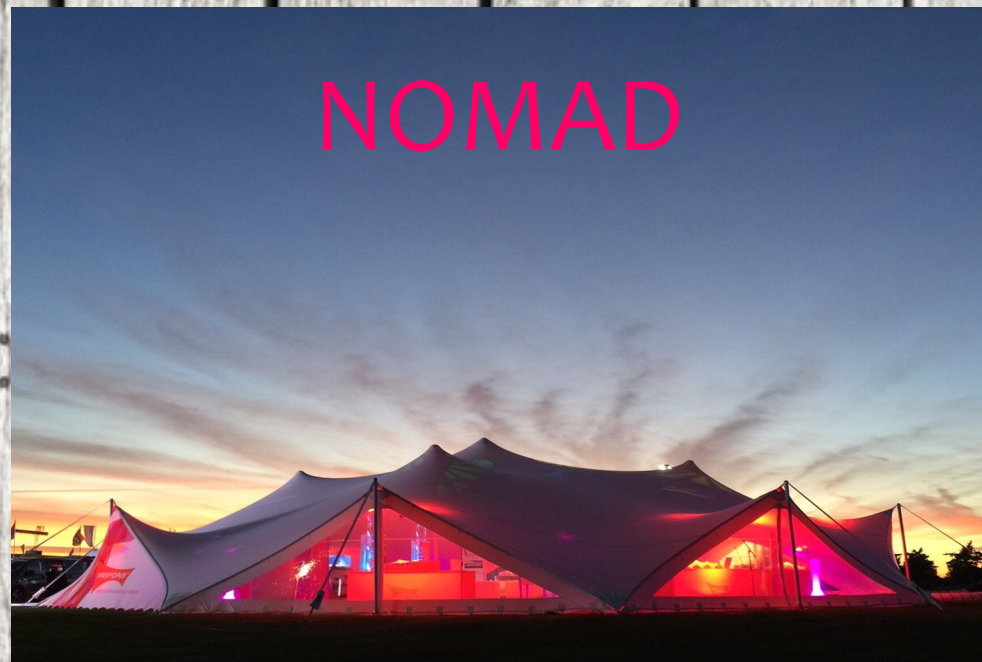

NOMAD

Stretch Tents

Prices From
£950 + vat

www.shades-canvas.com